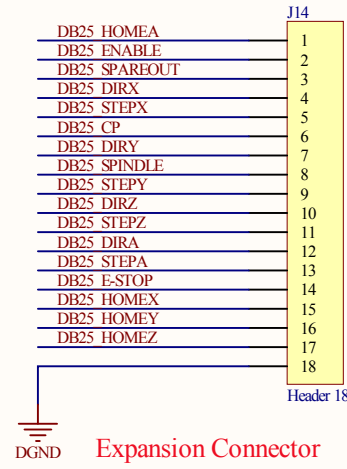

X Axis

Y Axis

Z Axis

A Axis

Home X

Home Y

Home Z

Home A

Emergency Stop

www.robot-talk.com

www.AvayanElectronics.com

Inputs and Outputs

Isolation

www.AvayanElectronics.com

DB25 Connector

Expansion Connector

Computer Side Logic Power (5V)

Power / Regulation