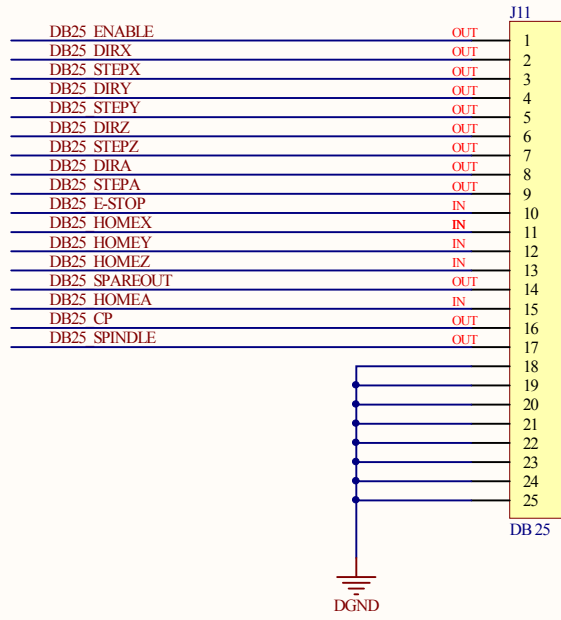

X Axis

Y Axis

Z Axis

A Axis

Home X

Home Y

Home Z

Home A

Emergency Stop

www.robot-talk.com

www.AvayanElectronics.com

Inputs and Outputs

Isolation

www.AvayanElectronics.com

DB25 Connector

Expansion Connector

Computer Side Logic Power (5V)

Power / Regulation